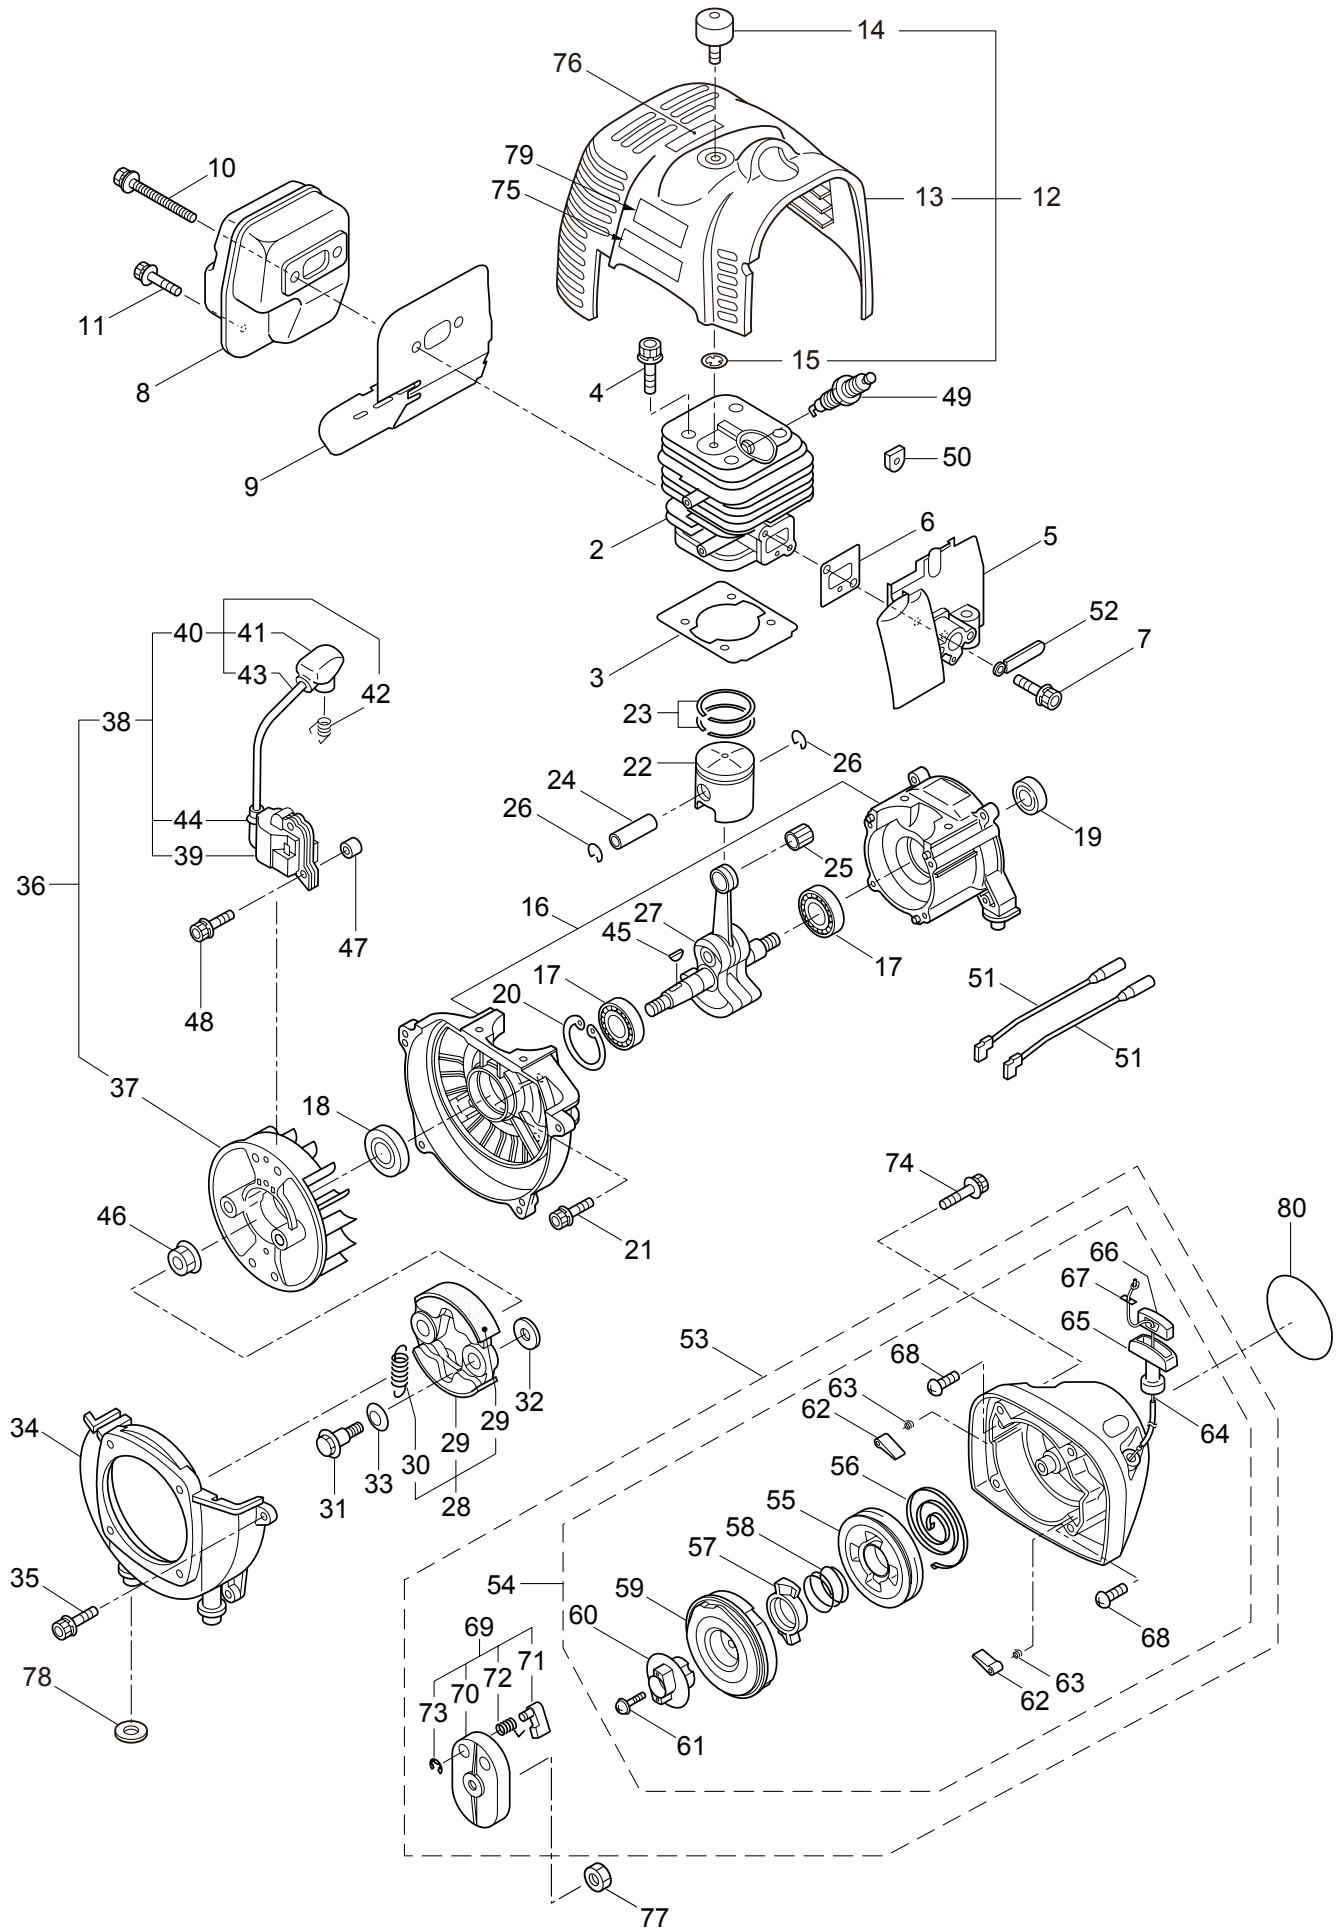

3. M-432BHS ENGINE

Ref. No.	Part No.	Part Name	Q'ty	Remarks
3-1	858853	Engine	1	NE420/34
3-2	282257	Cylinder	1	New gasket required
3-3	282259	Gasket	1	
3-4	261612	Cap Screw	4	M5x30
3-5	282261	Insulator	1	New gasket required
3-6	282262	Gasket	1	
3-7	267290	Cap Screw	2	M5x20
3-8	282264	Muffler Comp.	1	
3-9	282271	Gasket	1	
3-10	266713	Cap Screw	2	M5x60
3-11	283315	Screw	1	M5x12W-12
3-12	286390	Top Cover Ass'y	1	Incl.13-15
3-13	282274	Top Cover	1	
3-14	285843	Knob	1	
3-15	286362	Washer	1	M6
3-16	282277	Crankcase	1	
3-17	262658	Bearing	2	#6202C3
3-18	262660	Oil Seal	1	TC15357
3-19	262565	Oil Seal	1	ISCD15257
3-20	012380	Snap Ring	1	#35
3-21	261612	Cap Screw	4	M5x30
3-22	265227	Piston	1	
3-23	262476	Piston Ring	2	(2)Required
3-24	262749	Piston Pin	1	
3-25	262659	Bearing,Needle	1	KTV111414EG01B2
3-26	262479	Clip,Piston Pin	2	
3-27	283038	Crankshaft/Conn.Rod Ass'y	1	
3-28	282743	Clutch Ass'y	1	Incl.29,30
3-29	282624	Clutch Shoe	2	(2)required
3-30	263617	Spring,Clutch	1	2.3-44.8L
3-31	282321	Cap Screw	2	M8x1.25
3-32	262683	Washer	2	8x22xt1.2
3-33	262682	Wave Washer	2	
3-34	282285	Fan Cover	1	
3-35	261250	Cap Screw	4	M5x20
3-36	282287	Magneto Ass'y	1	Incl.37-44
3-37	282288	Rotor/Fan	1	
3-38	282289	Ignition Coil Ass'y	1	Incl.39-44
3-39	267572	Coil	1	
3-40	282290	Spark Plug Wire Ass'y	1	Incl.41-43
3-41	282292	Plug Boot	1	
3-42	261075	Connector	1	
3-43	282291	Spark Plug Wire	1	
3-44	261072	Cap	1	
3-45	261076	Woodruff Key	1	3x10