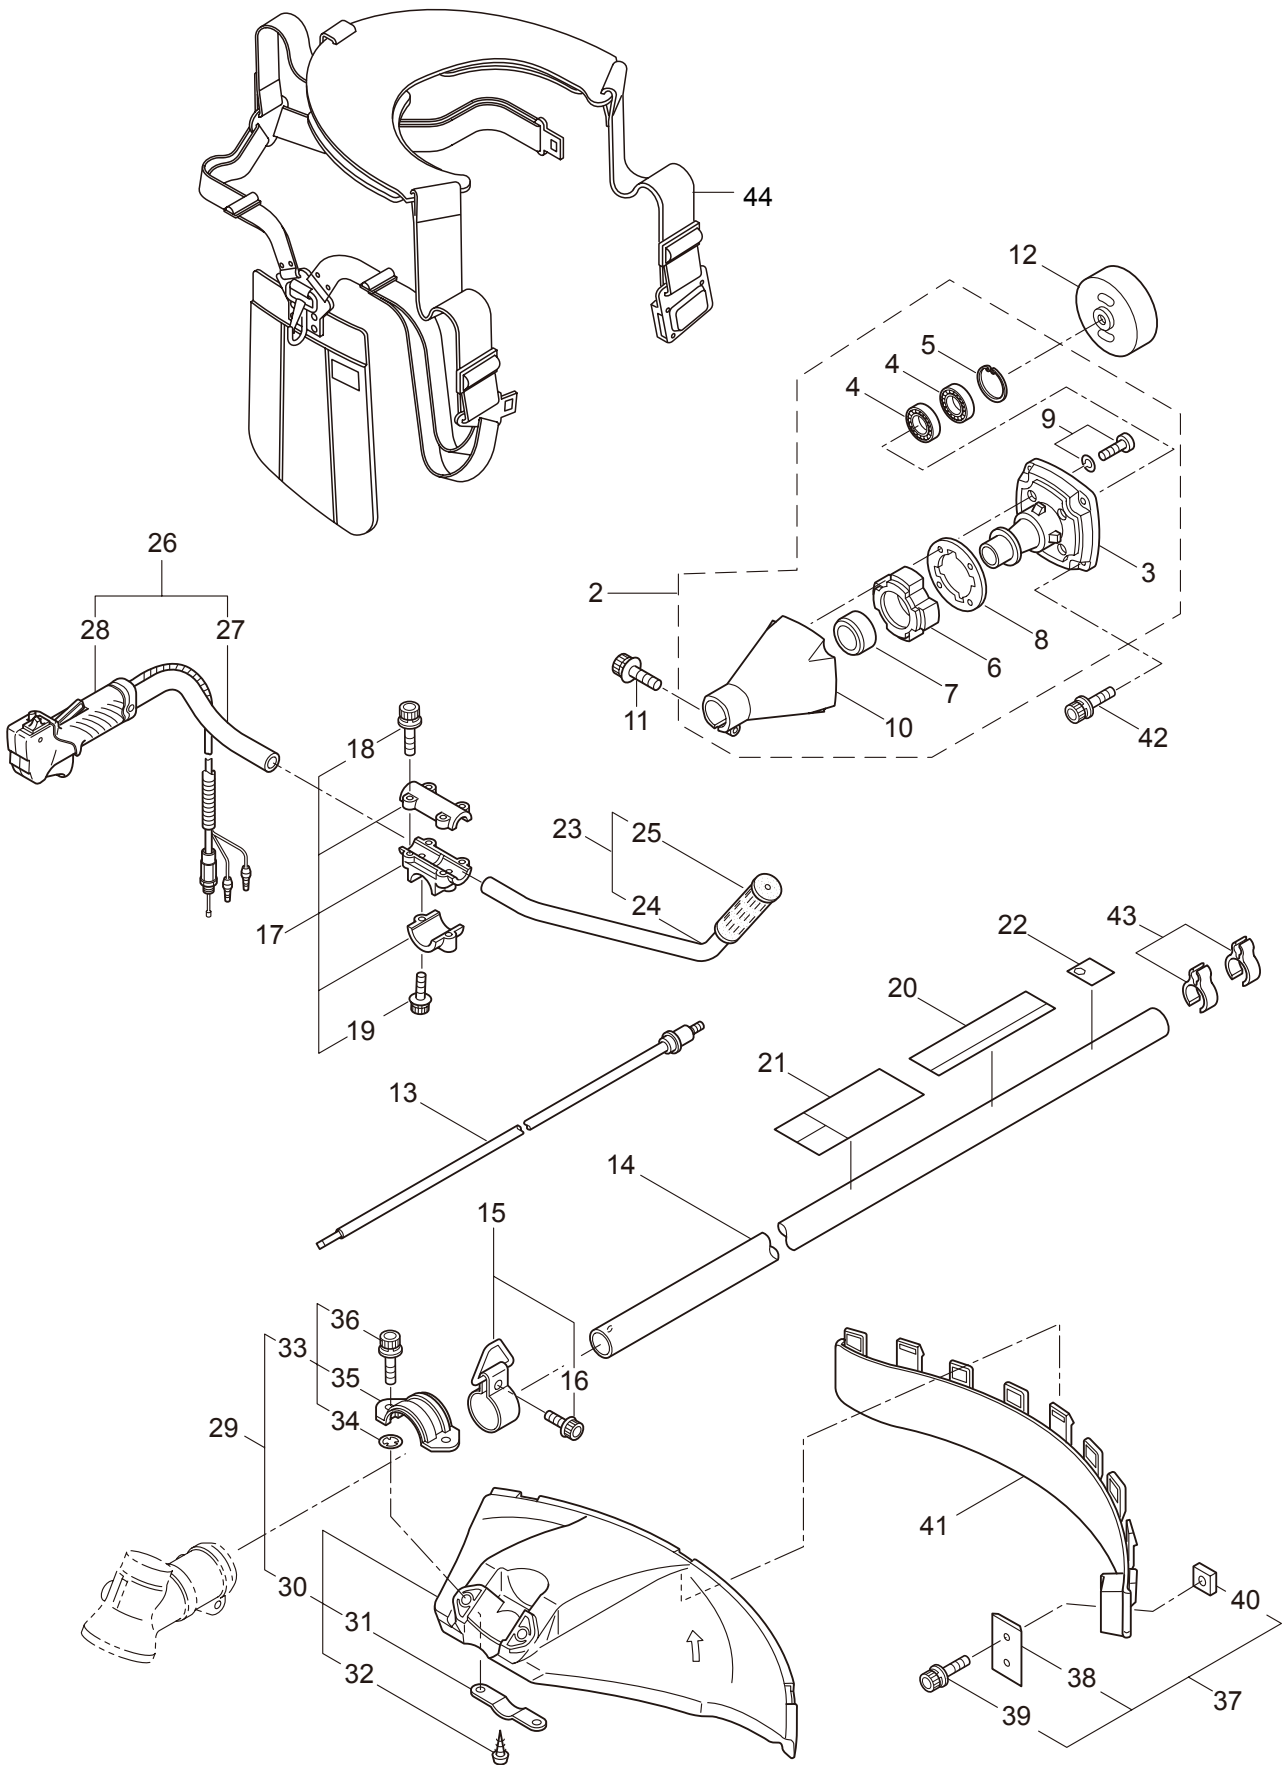

PARTS LIST

M-432BHS

CONTENTS

1. MAIN BODY	1 ~ 2
2. GEARCASE.....	3 ~ 4
3. ENGINE	5 ~ 8
4. CARBURETOR, FUEL TANK	9 ~ 12

2011. 01.

P/N 523116

1. M-432BHS
MAIN BODY

Ref. No.	Part No.	Part Name	Q'ty	Remarks
1-1	363801	M-432BHS	1	
1-2	228329	Clutch Case Ass'y	1	Incl.3-10
1-3	227729	Bearing Case	1	
1-4	140474	Bearing	2	#620ZZ
1-5	012380	Snap Ring	1	#35
1-6	217045	Buffer (A)	1	
1-7	217046	Buffer (B)	1	
1-8	217047	Washer	1	
1-9	092033	Screw	4	M5x15
1-10	227728	Driveshaft Tube Adapter	1	
1-11	217134	Bolt	1	M6x30
1-12	211203	Clutch Drum	1	
1-13	217897	Driveshaft Ass'y	1	
1-14	217900	Driveshaft Tube	1	
1-15	231887	Hanging Bracket Ass'y	1	Incl.16
1-16	261762	Cap Screw	1	M5x14
1-17	231888	Bracket Ass'y	1	Incl.18,19
1-18	217138	Bolt	4	M6x25
1-19	217134	Bolt	2	M6x30
1-20	232345	Label	1	M-432BHS
1-21	223188	Label	1	
1-22	228207	Label	1	
1-23	228398	Handle Ass'y-Left	1	Incl.24,25
1-24	228399	Handle (A)	1	
1-25	226512	Grip	1	
1-26	229762	Handle Ass'y-Right	1	Incl.27,28
1-27	228401	Handle (B)	1	
1-28	229763	Throttle Trigger	1	
1-29	232092	Safety Cover Ass'y	1	Incl.30-36
1-30	231262	Safety Cover Ass'y	1	Incl.31,32
1-31	223180	Threaded Bracket	1	
1-32	221580	Screw	1	4x8
1-33	232093	Bracket Ass'y	1	Incl.34-36
1-34	231704	Washer	2	6x13xt1.0
1-35	223179	Bracket	1	
1-36	220632	Cap Screw	2	M6x30
1-37	231882	String Cutter Ass'y	1	Incl.38-40
1-38	230747	String Cutter	1	
1-39	261250	Cap Screw	1	M5x20
1-40	228325	Nut	1	
1-41	230748	Cover Extention	1	
1-42	219113	Cap Screw	4	M6x20
1-43	219161	Wire Guide	2	
1-44	228086	Hanging Strap Ass'y	1	