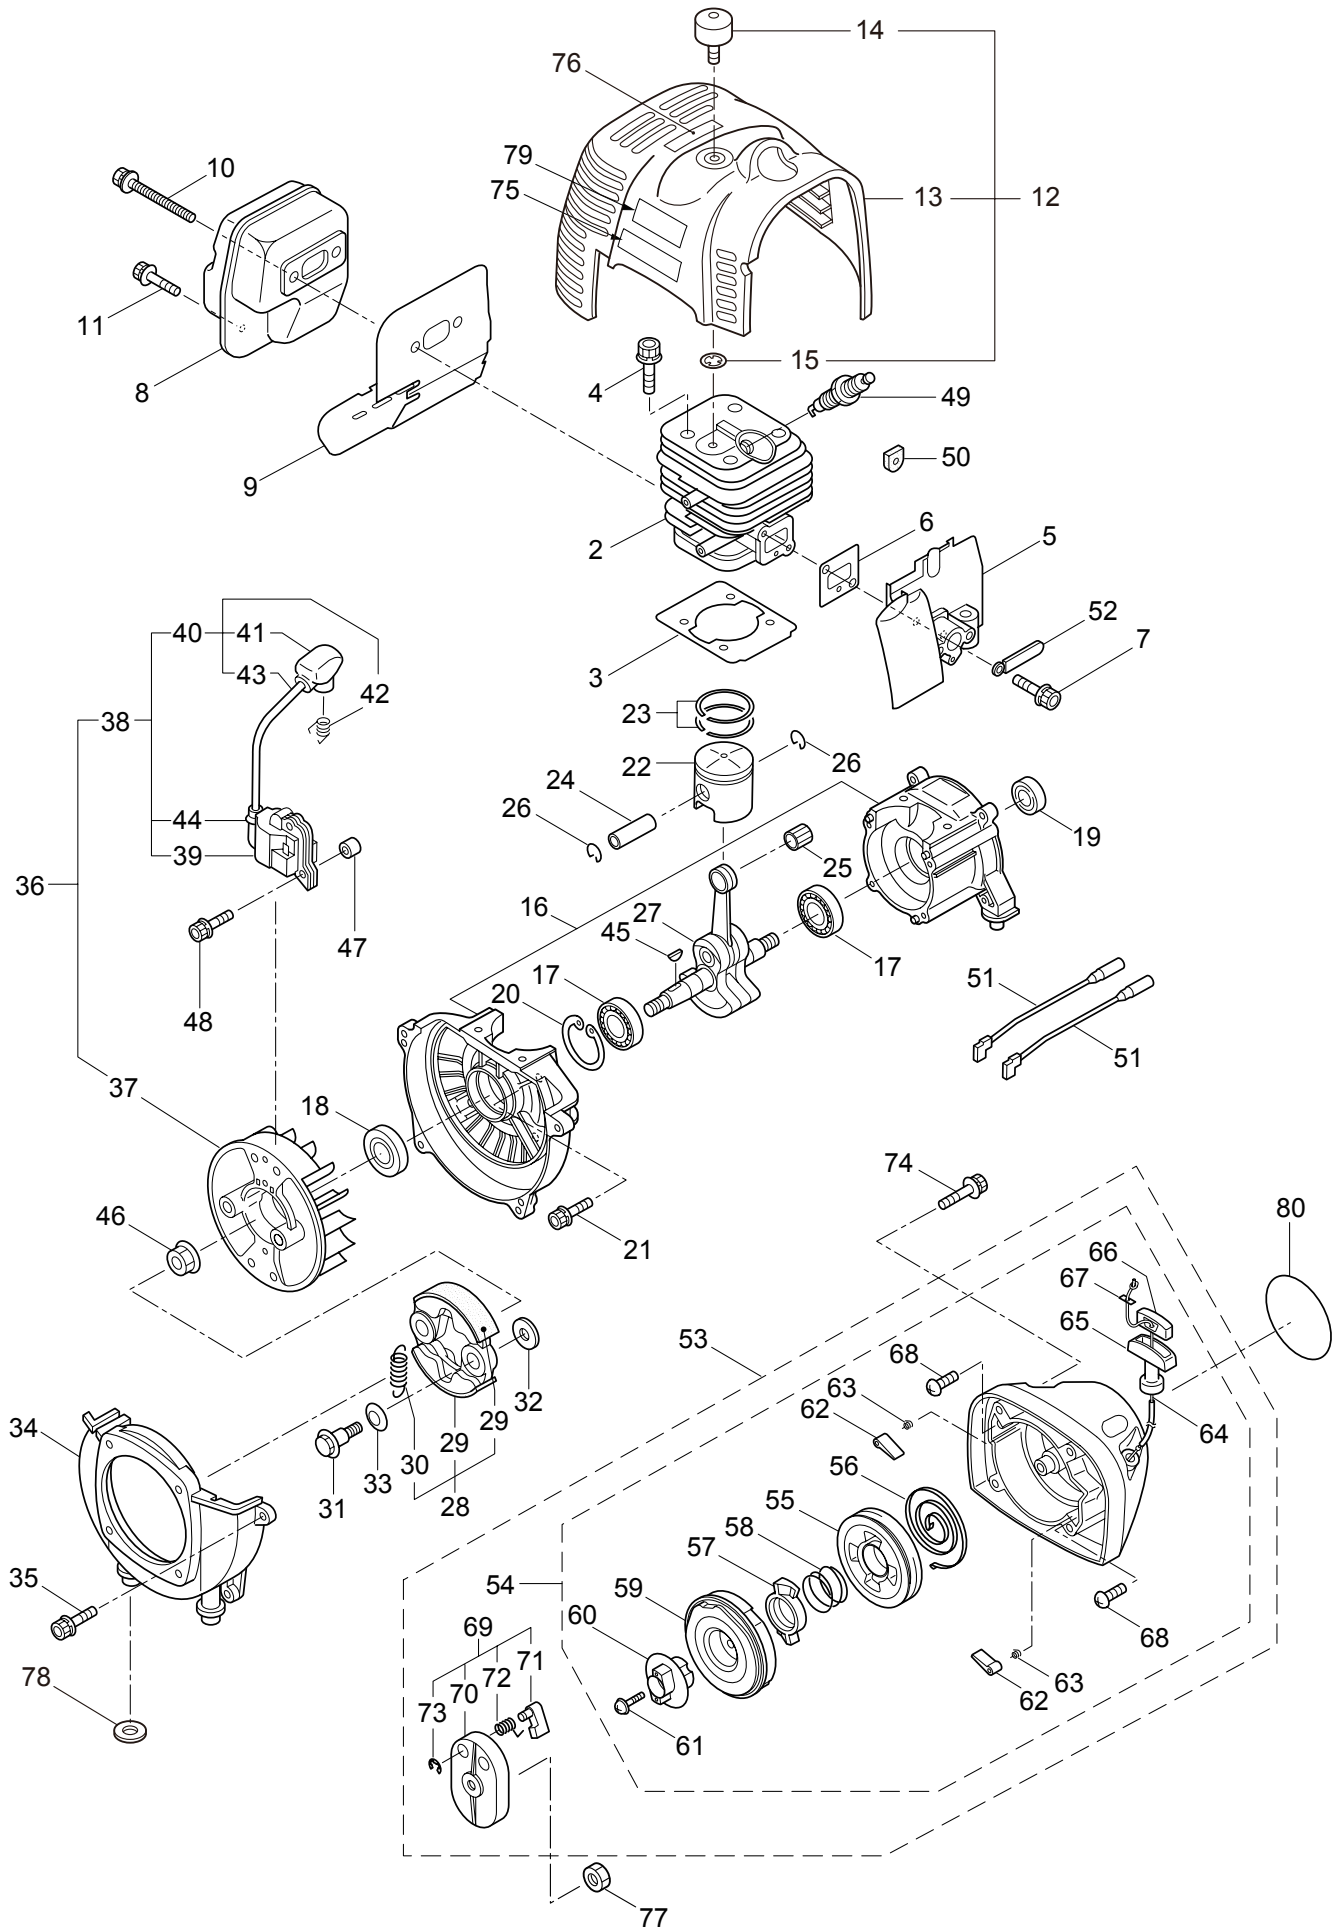

3. M-432BHS ENGINE

Ref. No.	Part No.	Part Name	Q'ty	Remarks
3-46	262731	Nut,Rotor	1	M10
3-47	280381	Spacer	2	
3-48	261256	Cap Screw	2	M4x25
3-49	262483	Spark Plug	1	NGK BPMR6Y
3-50	281172	Grommet	1	
3-51	267492	Lead	2	130L
3-52	264588	Clamp	1	
3-53	287917	Recoil Starter Ass'y	1	Incl.54-73
3-54	287918	Starter Ass'y	1	Incl.55-68
3-55	280994	Pulley	1	
3-56	280995	Spiral Spring	1	
3-57	280996	Pawl	1	
3-58	280997	Return Spring	1	
3-59	283123	Spring Comp.	1	
3-60	280999	Plate	1	
3-61	281000	Set Screw	1	
3-62	281001	Pawl	2	
3-63	281002	Return Spring	2	
3-64	281004	Starter Rope	1	
3-65	262633	Starter Grip	1	
3-66	262981	Cap	1	
3-67	281005	Rope Stopper	1	
3-68	282622	Screw	2	
3-69	282623	Starter Pulley Ass'y	1	Incl.70-73
3-70	282282	Starter Pulley	1	
3-71	262636	Pawl	2	
3-72	262637	Return Spring	2	
3-73	262638	E-Ring	2	
3-74	261607	Cap Screw	4	M5x16
3-75	287785	Label	1	
3-76	267561	Label	1	
3-77	126990	Nut	1	M8
3-78	285735	Packing	4	
3-79	265694	Label	1	
3-80	287784	Label	1