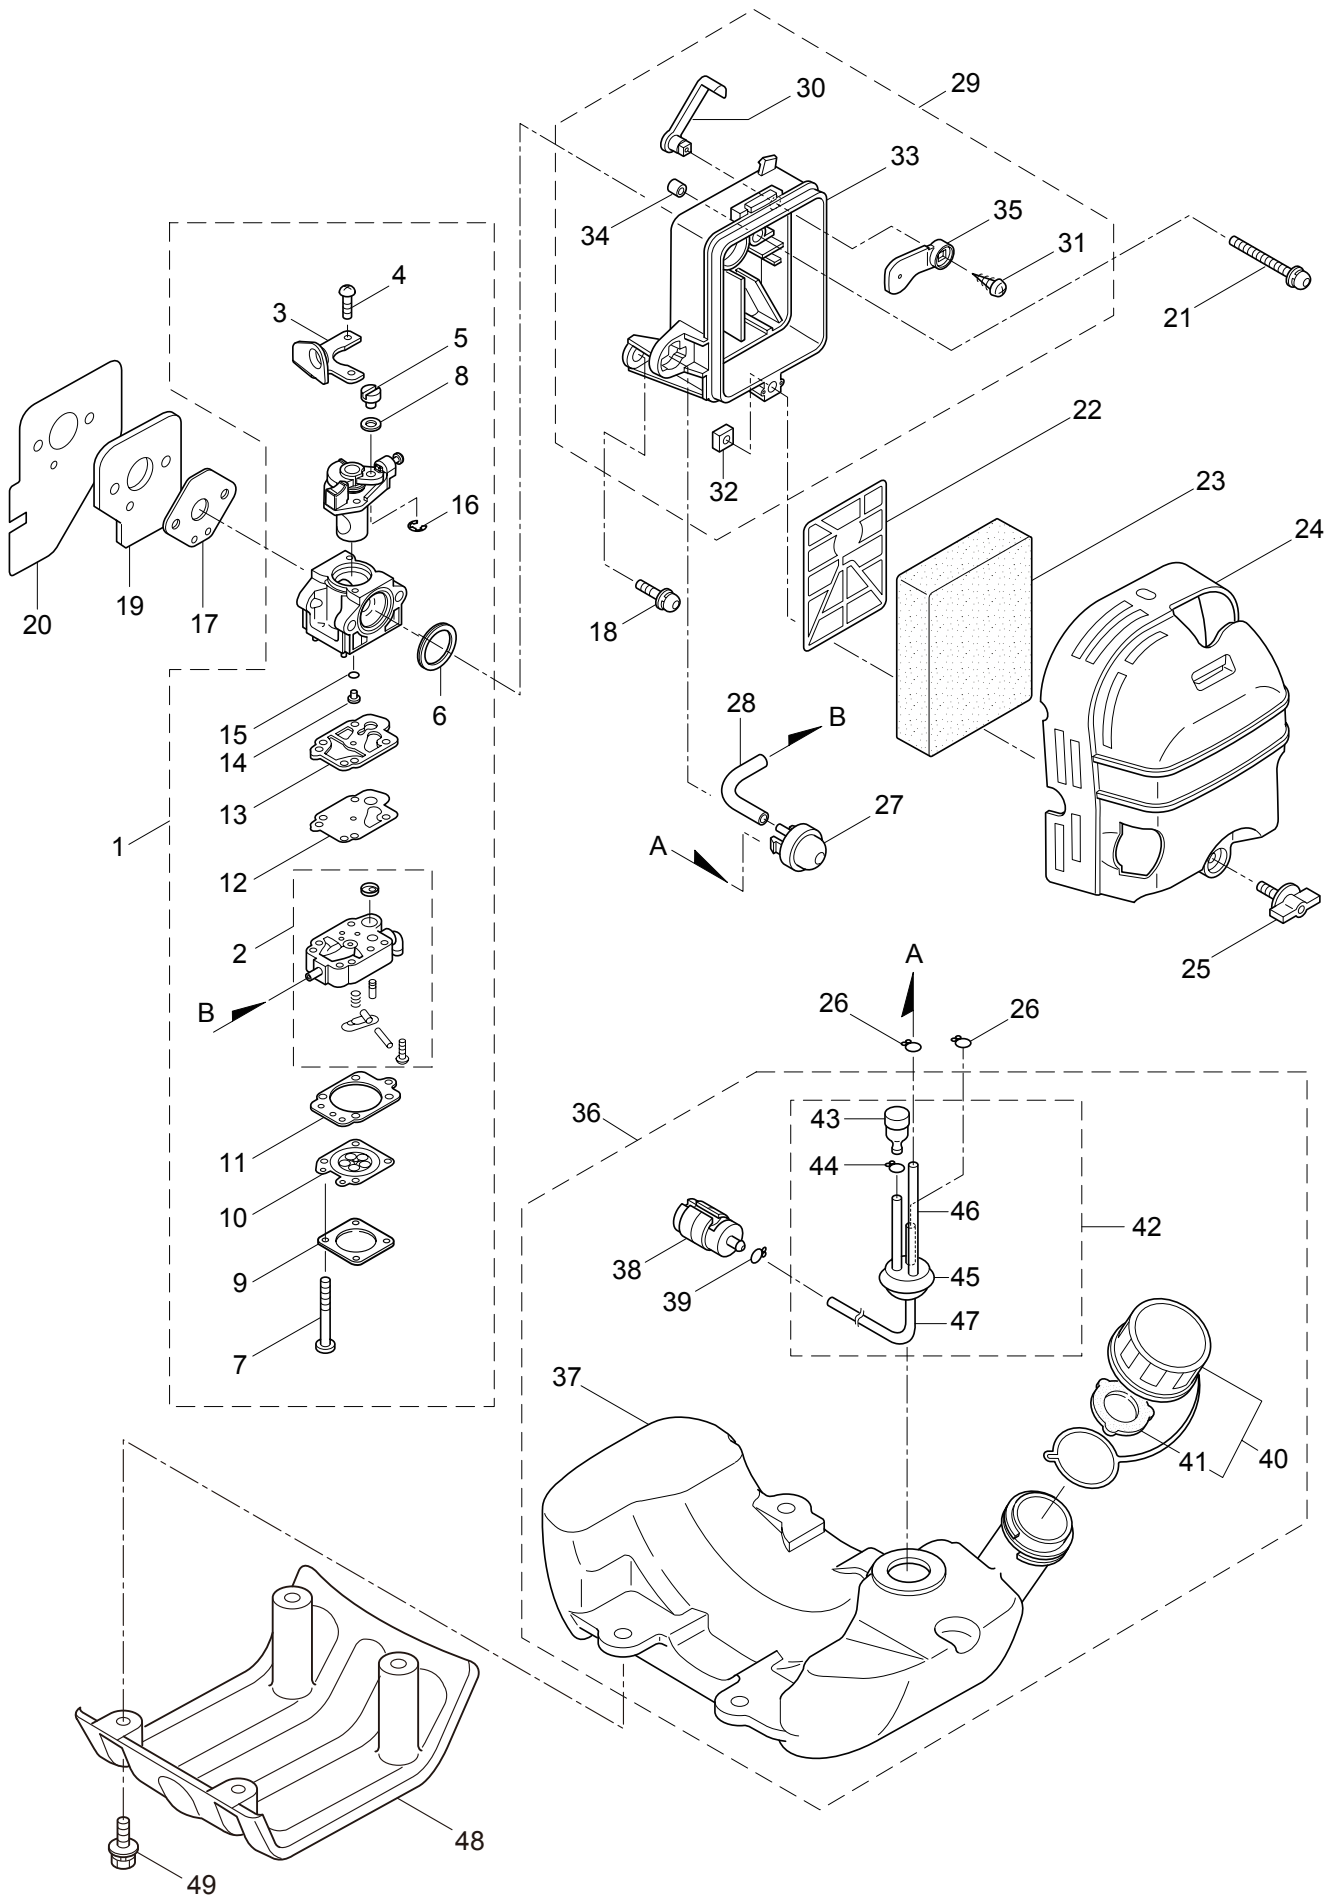

4. M-432BHS
CARBURETOR, FUEL TANK

Ref. No.	Part No.	Part Name	Q'ty	Remarks
4-1	284109	Carburetor Ass'y	1	Incl.2-16 New gasket required
4-2	283124	Pump Body	1	
4-3	264677	Bracket	1	
4-4	261875	Screw	2	
4-5	261658	Swivel	1	
4-6	261657	Packing	1	
4-7	263737	Screw	4	
4-8	264678	Washer	1	
4-9	263726	Cover Plate	1	
4-10	283905	Diaphragm, Meterring	1	
4-11	263727	Gasket	1	
4-12	262994	Diaphragm,Fuel Pump	1	
4-13	282576	Gasket	1	
4-14	283125	Main Jet	1	
4-15	261871	O-Ring	1	
4-16	261876	E-Ring	1	
4-17	282301	Gasket	1	
4-18	264807	Cap Screw	1	M5x16
4-19	283086	Divider	1	
4-20	283087	Gasket	1	
4-21	262720	Cap Screw	2	M5x55
4-22	282481	Plate	1	
4-23	282306	Element	1	
4-24	285163	Cleaner Cover	1	
4-25	281438	Knob	1	
4-26	261117	Clip	2	
4-27	282299	Pump	1	
4-28	282512	Fuel Pipe	1	
4-29	282302	Case Ass'y	1	Incl.30-35
4-30	282305	Lever	1	
4-31	269032	Screw	1	
4-32	269423	Nut	1	
4-33	282303	Case Body	1	
4-34	282484	Sleeve	3	
4-35	282304	Valve	1	
4-36	282309	Fuel Tank Ass'y	1	Incl.37-47
4-37	282310	Fuel Tank	1	
4-38	267328	Fuel Filter Ass'y	1	
4-39	261117	Clip	1	
4-40	281564	Fuel Tank Cap Ass'y	1	Incl.41
4-41	269377	Gasket	1	
4-42	282312	Fuel Pipe Ass'y	1	Incl.43-47
4-43	261590	Breather	1	
4-44	261117	Clip	1	
4-45	268065	Grommet	1