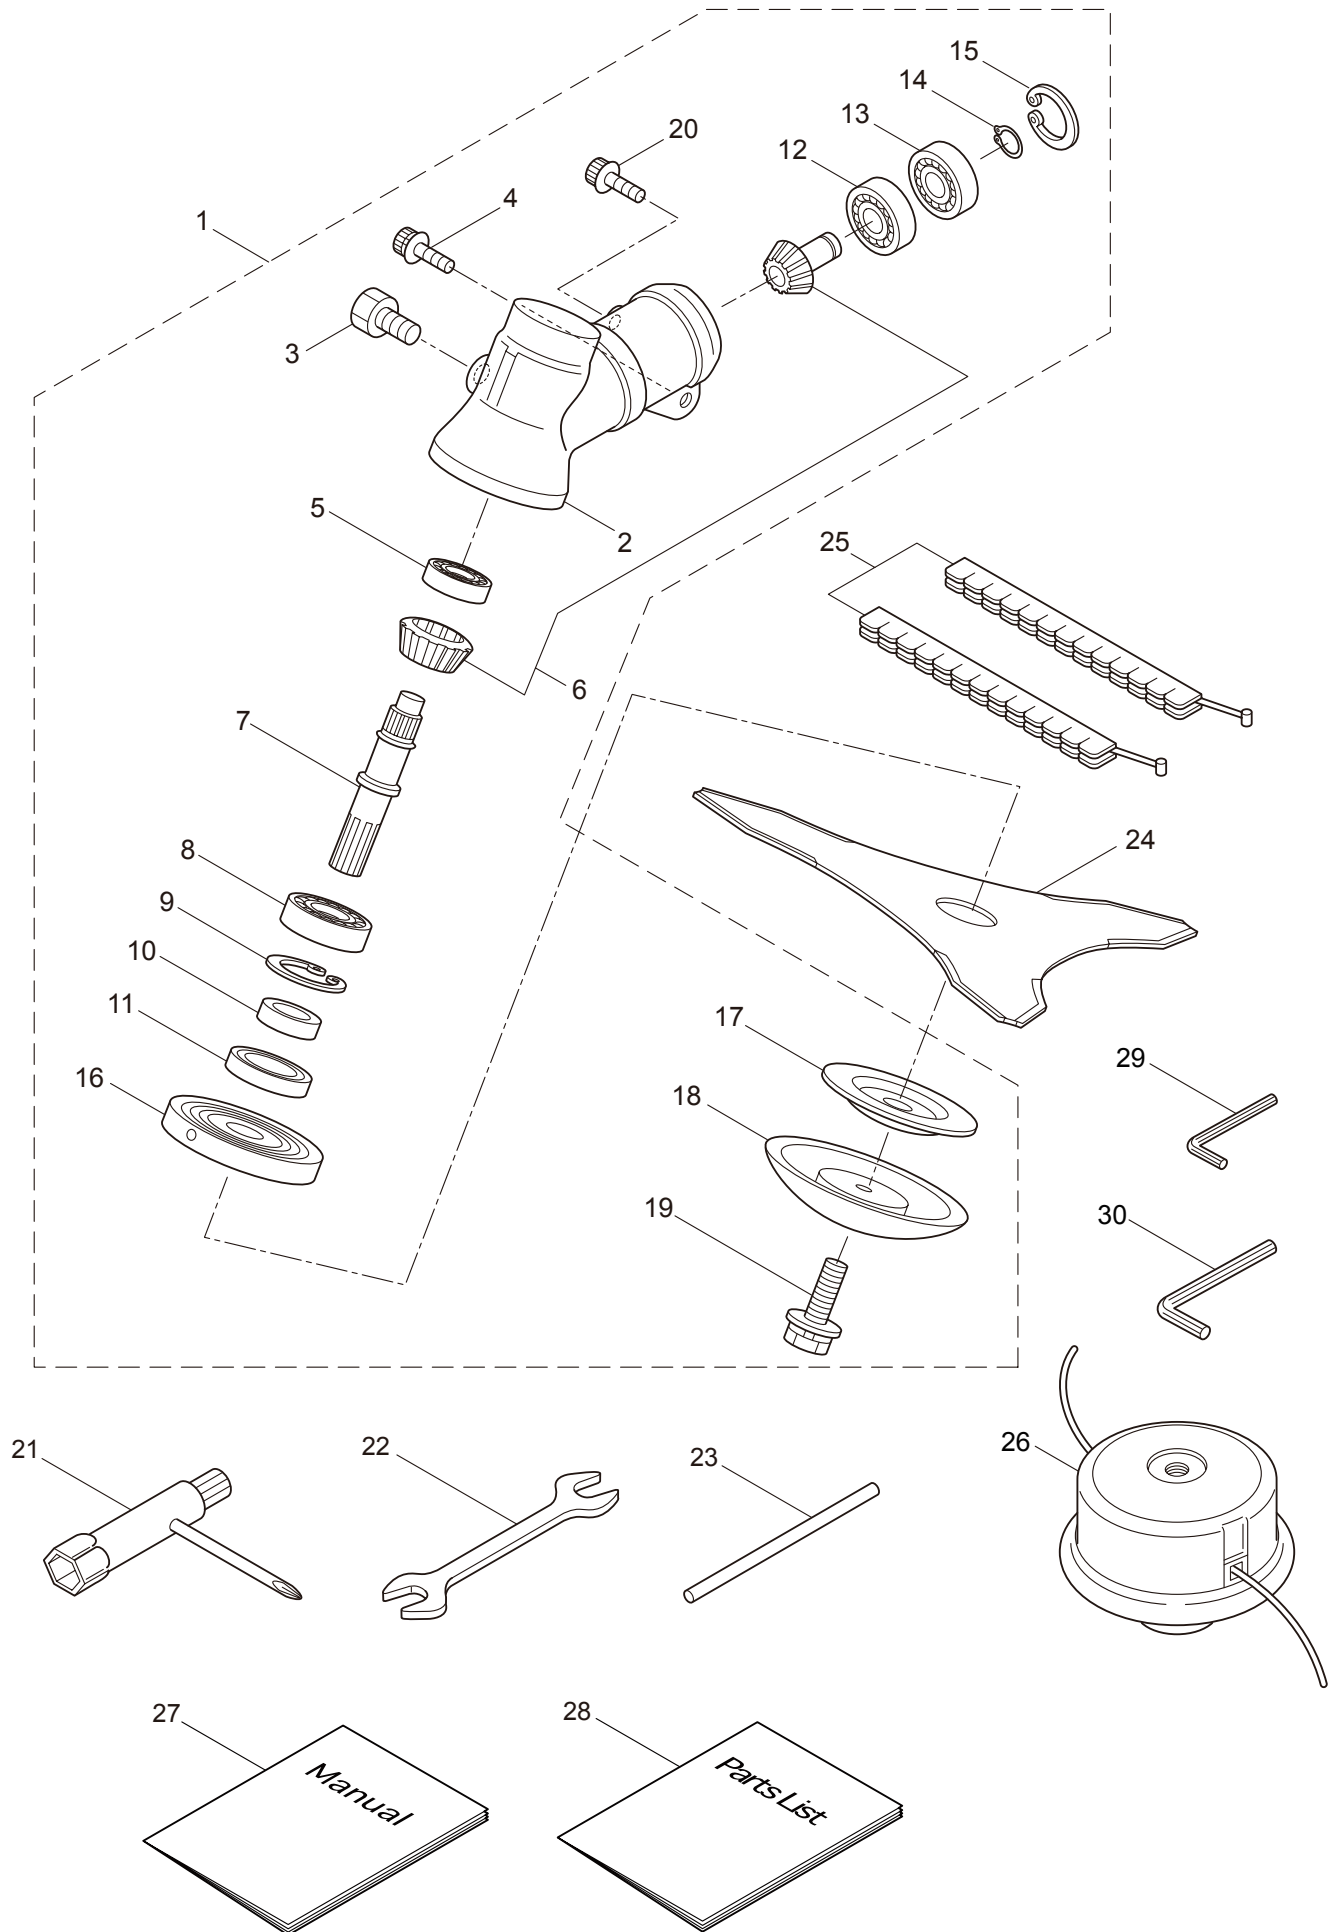

2. M-432BHS GEARCASE

Ref. No.	Part No.	Part Name	Q'ty	Remarks
2-1	231889	Gearcase Ass'y	1	Incl.2-20
2-2	219646	Gearcase	1	
2-3	089101	Bolt	1	M8x10
2-4	217134	Bolt	1	M6x30
2-5	210560	Bearing	1	#609
2-6	227102	Gear Set	1	
2-7	217057	Blade Shaft	1	
2-8	022009	Bearing	1	#6002
2-9	016732	Snap Ring	1	#32
2-10	212394	Collar	1	15x22x8L
2-11	211818	Oil Seal	1	D22 32 6
2-12	014490	Bearing	1	#6000
2-13	106933	Bearing	1	#6000Z
2-14	014210	Snap Ring	1	#10
2-15	054676	Snap Ring	1	#26
2-16	217060	Boss Adapter	1	
2-17	217061	Clamping Washer	1	
2-18	210308	Stabilizer	1	
2-19	215610	Bolt	1	M8x22,Counterclockwise
2-20	217135	Bolt	1	M6x10
2-21	210418	Box Spanner	1	13x19x(+)
2-22	022865	Double-ended Wrench	1	8x10
2-23	210181	Lever Handle	1	3.5x170L
2-24	227910	3-Teeth Blade	1	
2-25	220534	Blade Cover	1	
2-26	227409	Nylon Head (L) 5	1	
2-27	232330	Instruction Manual	1	
2-28	523116	Parts List	1	M-432BHS
2-29	219432	Wrench	1	4mm
2-30	219433	Wrench	1	5mm