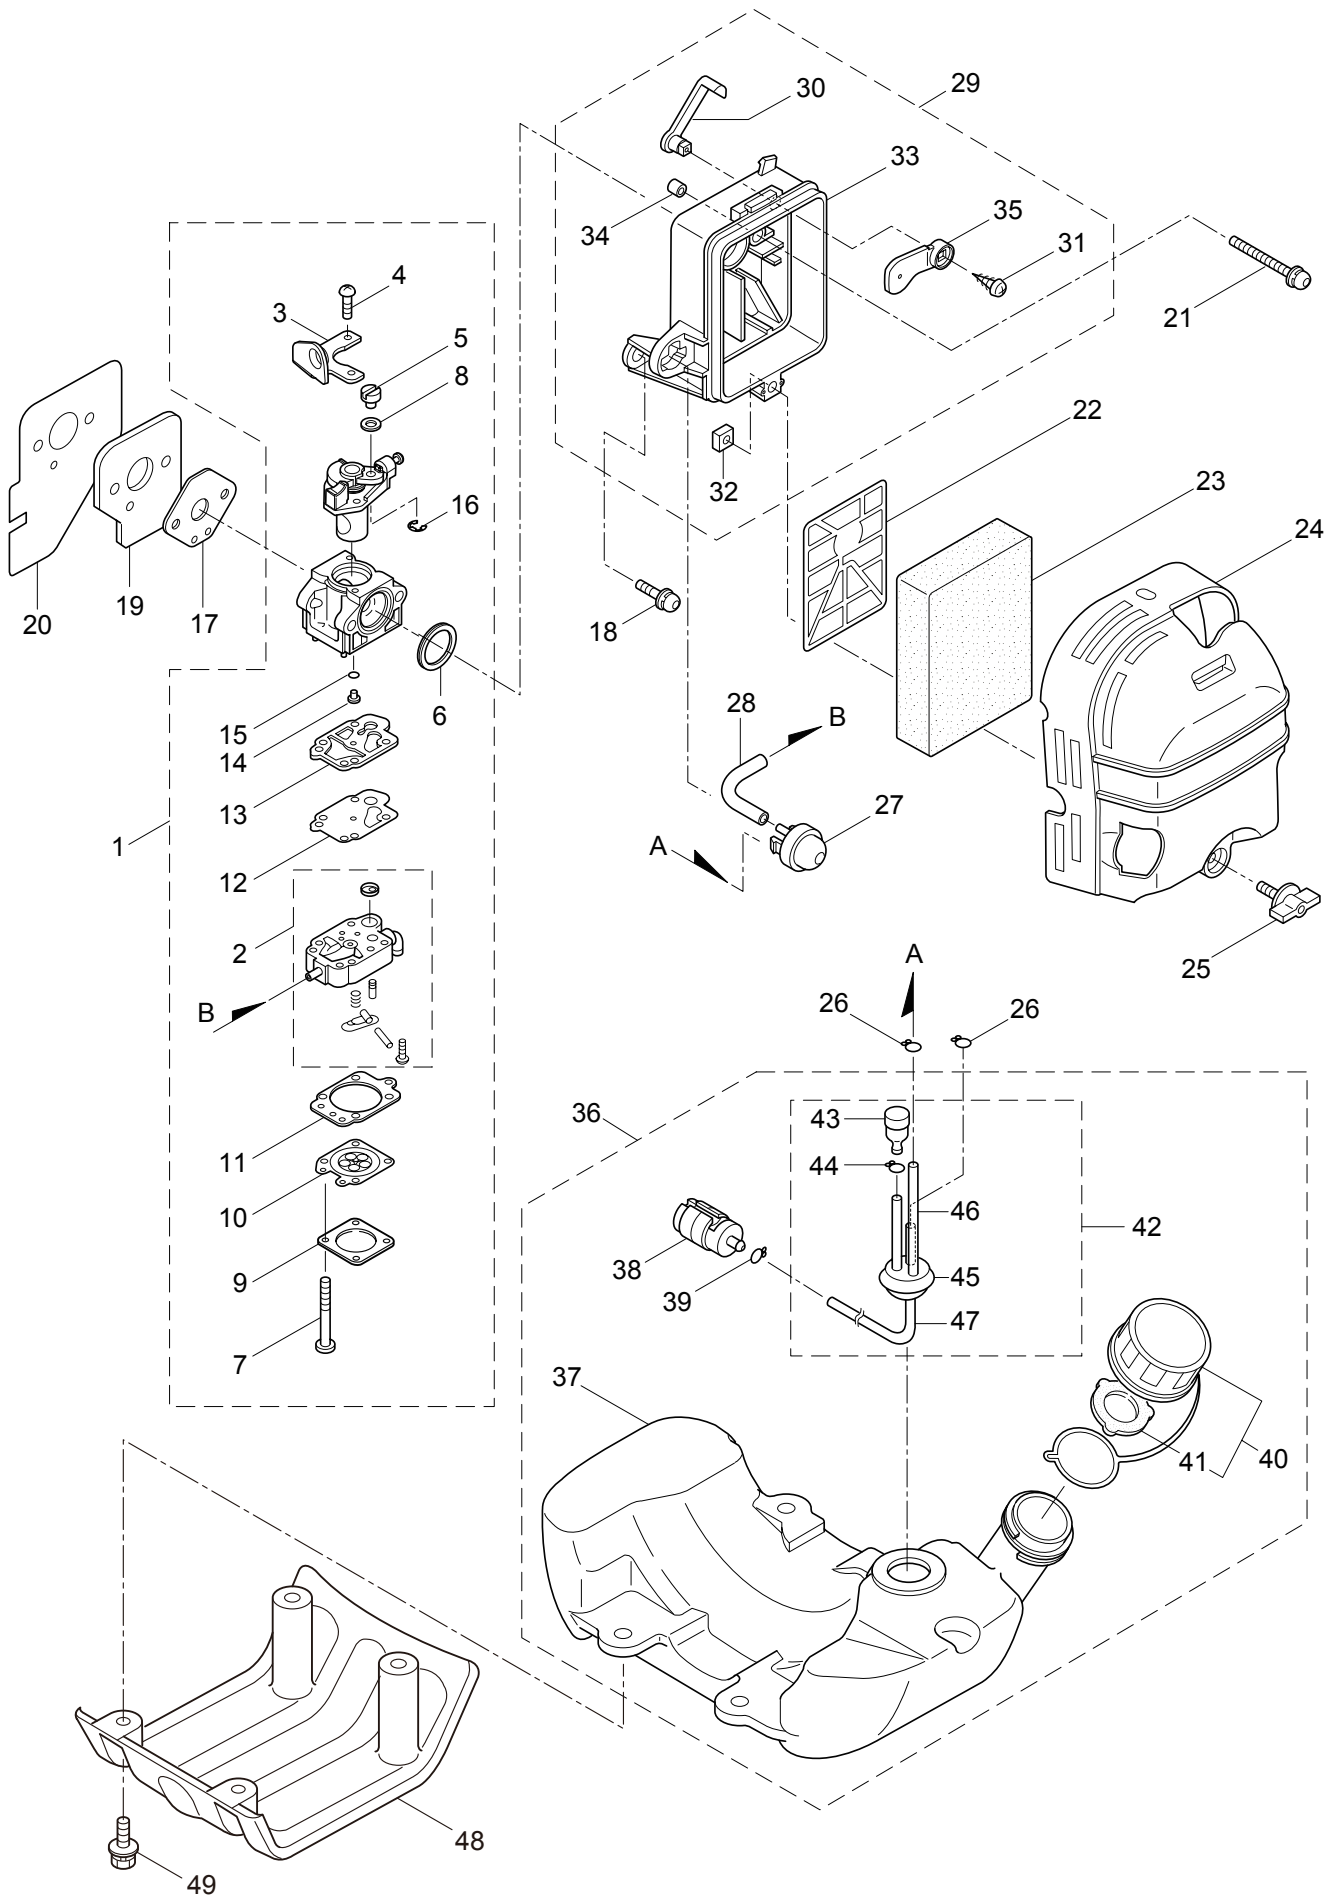

4. M-432BHS
CARBURETOR, FUEL TANK

Ref. No.	Part No.	Part Name	Q'ty	Remarks
4-46	282511	Return Pipe	1	
4-47	262649	Fuel Pipe	1	
4-48	285167	Stand	1	
4-49	281714	Cap Screw	4	M5x20